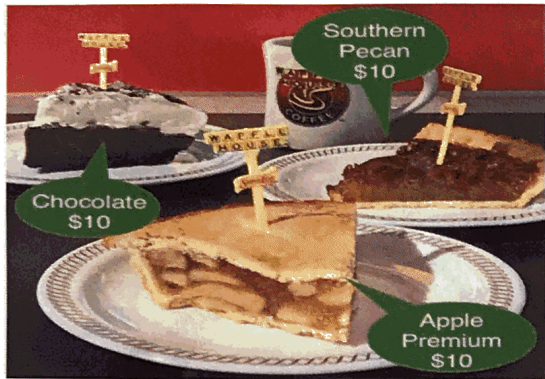

PACE HIGH BAND is selling WAFFLE HOUSE pies!

\$10 any pre-baked 10" pie

- * Student will earn \$5 for every pie sold
- * Pies are frozen - just thaw them out and serve

Make checks payable to "PACE HIGH BAND"
All orders and monies are **DUE**, Monday November 11th

*Estimated pie pick up: November 17th at Pace High School

PRIZES

- 1st. Place (TOP SELLER) : \$25 Gift Card + Waffle House Swag
- 2nd Place : Waffle House Swag
- 3rd Place : Waffle House Swag

			Pie (\$10)			
	Customer Name	Phone Number	Apple	Pecan	Chocolate	Total
1						
2						
3						
4						
5						
6						
7						
8						
9						
10						
11						
12						
13						
14						